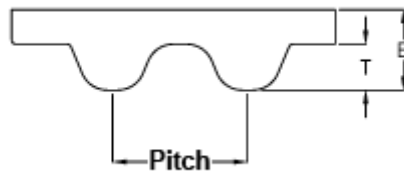

Data Sheet

Article number: 602930810008

Description: Gates Open timing belt rubber
HTD-14M-25-glass cord

Measures

B = 10

Pitch = 14

T = 6

Width = 25